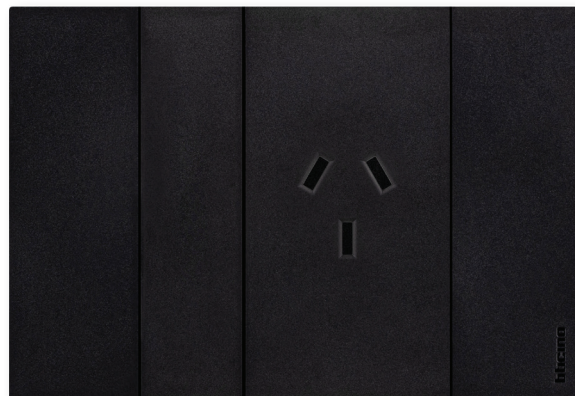

### Autoswitched Single Powerpoint, 10A

CAT. NO. LVN787AWE, LVN787ABL

LVN787AWE

LVN787ABL

Cat. No.	LVN787AWE	LVN787ABL
Colour	Matt White (WE)	Matt Black (BL)
Description	Living Now - Autoswitched Single Powerpoint, 10A	
Nominal Input Voltage	230 - 240 V a.c. 50 Hz	
Current Rating	10 A	
Motor Rating	N/A	
Plate Size (W x H x D)	125 x 86 x 10 mm	
Mounting Centres	84 mm	
Compliance	AS/NZS 3112	

- Stylish design.
- Rated 10A
- Internal automatic switching mechanism: Only turns power on to the socket when pins engage to a safe point.
- Compatible with standard render, stud brackets or wall boxes. For C-clips, only use Cat. No. CC503.